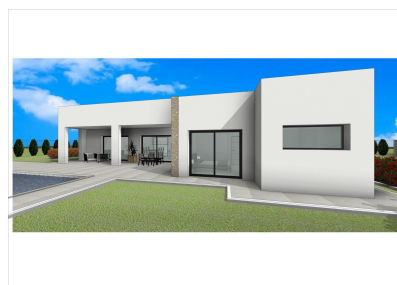

Newly built villas located in the municipality of aspe.

Ref: 4422

Price from
500.000€

Property type : Detached Villa

Garden : Private

House area : 190 m²

Location : Aspe

Plot area : 13172 m²

Bedrooms : 3

Bathrooms : 3

✓ air-conditioning

✓ Terrace