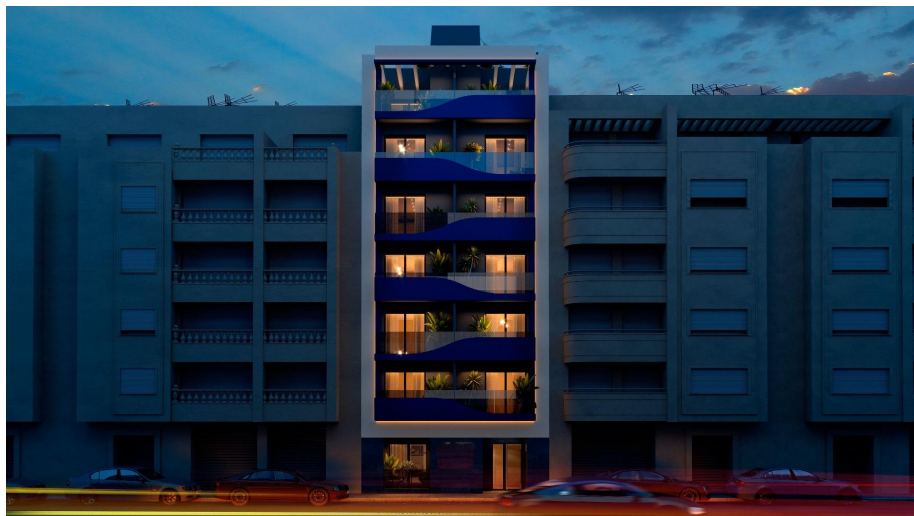

New build apartments 200 metres from the sea in torrevieja

Ref: 4342

Price from
275.000€

Property type : Penthouse

Location : Torrevieja

Bedrooms : 1

Bathrooms : 1

House area : 75 m²

✓ air-conditioning

✓ Terrace