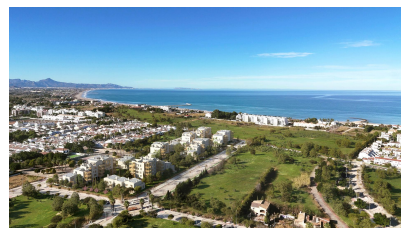

New build residential in el vergel

Ref: 2520

Price from
493.000€

Property type : Apartment

Garden : Private

House area : 112 m²

Location : El Vergel

Plot area : 126 m²